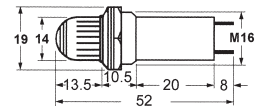

PILOT LAMP BASES

Cat. No.	Colour	Lamp Base	Net Price
55-352-0	Red	10mm screw	$1.08
55-355-0	Green	10mm screw	1.08