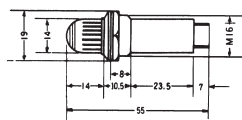

PILOT LAMP BASES

Cat. No.	Colour	Lamp base	Net Price
55-312-0	Red	5mm screw	$0.75
55-315-0	Green	5mm screw	.75

PILOT LAMP BASES

Cat. No.	Colour	Lamp base	Net Price
55-322-0	Red	10mm bayonet	$1.08
55-325-0	Green	10mm bayonet	1.08