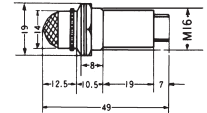

PILOT LAMP BASES

Cat. No.	Colour	Lamp base	Net Price
55-342-0	Red	10mm bayonet	$1.33
55-343-0	Amber	10mm bayonet	1.33
55-345-0	Green	10mm bayonet	1.33