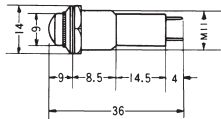

PILOT LAMP BASES

Cat. No.	Colour	Lamp Base	Net Price
55-300-0	Red	5mm screw	$0.75
55-301-0	Green	5mm screw	.75