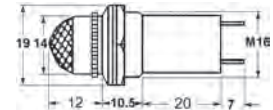

PILOT LAMP BASES

Cat. No.	Colour	Lamp Base	Net Price
55-362-0	Red	10mm screw	$1.08
55-365-0	Green	10mm screw	1.08
55-369-0	Clear	10mm screw	1.08