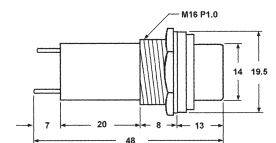

PILOT LAMP BASES

Cat. No.	Colour	Lamp Base	Net Price
55-372-0	Red	10mm screw	$1.08
55-375-0	Green	10mm screw	1.08
55-379-0	Clear	10mm screw	1.08