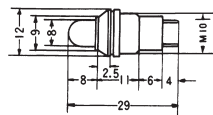

INTERNAL STAR
LOCKWASHER

SPLIT
LOCKWASHER

LOCKWASHERS

Cadmium plated.

Cat. No.	Size	Net Price Per 1000
INTERNAL STAR		
54-518-0	2	\$15.50
54-528-0	4	15.75
54-538-0	6	16.42
54-548-0	8	15.50
54-558-0	10	16.42
SPLIT		
54-519-0	2	5.73
54-529-0	4	5.73
54-539-0	6	8.00
54-549-0	8	9.83
54-559-0	10	11.00

NEON LAMP

Cat. No.	Net Price
55-120-0	\$1.18

PILOT LAMP BASES

Cat. No.	Colour	Lamp Base	Net Price
55-300-0	Red	5mm screw	\$0.75
55-301-0	Green	5mm screw	.75

PILOT LAMP BASES

Cat. No.	Colour	Lamp base	Net Price
55-302-0	Red	5mm screw	\$1.08
55-305-0	Green	5mm screw	1.08