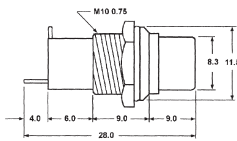

SCREWS

Cadmium plated phillips head screws.

Cat. No.	Length	Net Price Per 1000
2-56		
54-510-0	1/4"	\$12.17
54-512-0	1/2"	15.50
4-40		
54-520-0	1/4"	11.17
54-522-0	1/2"	17.17
54-524-0	3/4"	20.17
6-32		
54-530-0	1/4"	13.58
54-531-0	3/8"	16.40
54-532-0	1/2"	20.42
54-533-0	5/8"	20.67
54-534-0	3/4"	27.00
8-32		
54-540-0	1/4"	20.58
54-541-0	3/8"	24.67
54-542-0	1/2"	26.67
54-544-0	3/4"	30.67
10-32		
54-552-0	1/2"	36.92
54-554-0	3/4"	45.17

NUTS

Cadmium plated.

Cat. No.	Size	Net Price Per 1000
54-516-0	2-56	\$15.83
54-526-0	4-40	15.42
54-536-0	6-32	18.08
54-546-0	8-32	17.92
54-556-0	10-32	20.58

FLAT WASHERS

Cadmium plated.

Cat. No.	Size	Net Price
54-517-100	#2	\$1.67
54-527-100	#4	2.00
54-537-100	#6	2.08
54-547-100	#8	1.67
54-557-100	#10	2.58

INTERNAL STAR
LOCKWASHER

SPLIT
LOCKWASHER

LOCKWASHERS

Cadmium plated.

Cat. No.	Size	Net Price Per 1000
INTERNAL STAR		
54-518-0	2	\$15.50
54-528-0	4	15.75
54-538-0	6	16.42
54-548-0	8	15.50
54-558-0	10	16.42
SPLIT		
54-519-0	2	5.73
54-529-0	4	5.73
54-539-0	6	8.00
54-549-0	8	9.83
54-559-0	10	11.00

NEON LAMP

Cat. No.	Net Price
55-120-0	\$1.18

PILOT LAMP BASES

Cat. No.	Colour	Lamp Base	Net Price
55-300-0	Red	5mm screw	\$0.75
55-301-0	Green	5mm screw	.75

PILOT LAMP BASES

Cat. No.	Colour	Lamp base	Net Price
55-302-0	Red	5mm screw	\$1.08
55-305-0	Green	5mm screw	1.08