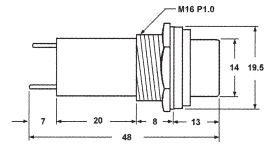

PILOT LAMP BASES

Cat. No.	Colour	Lamp Base	Net Price
55-332-0	Red	10mm screw	$1.08
55-335-0	Green	10mm screw	1.08
55-339-0	Clear	10mm screw	1.08