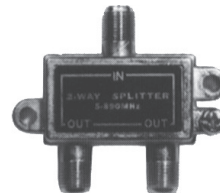

CATEGORY 5 BULK CABLE

4-pair unshielded 24AWG solid. Grey flame retardant PVC jacket. 1000 ft. "easy-pull" box.

Cat. No.	Net Price
13-170GY-1000	\$108.33

CATEGORY 5 COLOUR CODED CABLE BOOTS

Cat. No.	Colour	Net Price
13-190BK-0	Black	\$.27
13-190BL-0	Blue	.27
13-190GR-0	Green	.27
13-190GY-0	Grey	.27
13-190RD-0	Red	.27
13-190YL-0	Yellow	.27

CATEGORY 5 CABLE STRIP TOOL

Universal stripping tool for round or flat Cat. 5 cable.

Cat. No.	Net Price
13-185-0	\$12.08

ECONOMY PUNCH-DOWN TOOL

Disposable punch-down tool. Suitable for 5-6mm OD UTP-STP cable. For 110 type blocks.

Cat. No.	Net Price
13-189-0	\$3.50

COAXIAL SPLITTERS

5-900 MHz bandwidth splitters. Diecast case with ground screw.

Cat. No.	Description	Net Price
16-112-0	2-Way Bulk	\$.92
16-113-0	3-Way Bulk	1.33
16-114-0	4-Way Bulk	1.58

DELUXE COAXIAL SPLITTERS

5-1000 MHz bandwidth splitters. Diecast case with ground screw. Superior to most splitters available.

Cat. No.	Description	Net Price
16-112A-0	2-Way Bulk	\$3.08
16-113A-0	3-Way Bulk	4.08
16-114A-0	4-Way Bulk	4.58