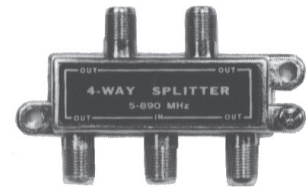

CATEGORY 5 BULK CABLE

4-pair unshielded 24AWG solid. Grey flame retardant PVC jacket. 1000 ft. "easy-pull" box.

Cat. No.	Net Price
13-170GY-1000	\$108.33

CATEGORY 5 COLOUR CODED CABLE BOOTS

Cat. No.	Colour	Net Price
13-190BK-0	Black	\$.27
13-190BL-0	Blue	.27
13-190GR-0	Green	.27
13-190GY-0	Grey	.27
13-190RD-0	Red	.27
13-190YL-0	Yellow	.27

CATEGORY 5 CABLE STRIP TOOL

Universal stripping tool for round or flat Cat. 5 cable.

Cat. No.	Net Price
13-185-0	\$12.08

ECONOMY PUNCH-DOWN TOOL

Disposable punch-down tool. Suitable for 5-6mm OD UTP-STP cable. For 110 type blocks.

Cat. No.	Net Price
13-189-0	\$3.50

COAXIAL SPLITTERS

5-900 MHz bandwidth splitters. Diecast case with ground screw.

Cat. No.	Description	Net Price
16-112-0	2-Way Bulk	\$.92
16-113-0	3-Way Bulk	1.33
16-114-0	4-Way Bulk	1.58

DELUXE COAXIAL SPLITTERS

5-1000 MHz bandwidth splitters. Diecast case with ground screw. Superior to most splitters available.

Cat. No.	Description	Net Price
16-112A-0	2-Way Bulk	\$3.08
16-113A-0	3-Way Bulk	4.08
16-114A-0	4-Way Bulk	4.58