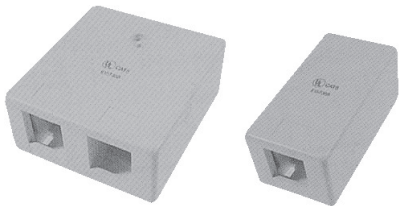

CATEGORY 5 FLUSH MOUNT WALL PLATES

White flush mount wall plates for 13-111-0 or 13-112-0 jacks.

Cat. No.	Colour	Description	Net Price
13-131-0	White	For 1 Jack	\$1.17
13-132-0	White	For 2 Jacks	1.17
13-134-0	White	For 4 Jacks	1.33

CATEGORY 5 SURFACE MOUNT BOXES

Cat. NO.	Colour	Description	Net Price
13-121-0	White	Single Outlet Surface Mount Box For 13-111-0 or 13-11-0 Jacks	\$1.83
13-122-0	White	Double Outlet Surface Mount Box For 13-111-0 or 13-112-0 Jacks	2.00

CATEGORY 5 PATCH CORDS

Cat. No.	Colour	Length (Feet)	Net Price
13-161BL-0	Blue	3	\$1.75
13-161GY-0	Grey	3	1.75
13-161YL-0	Yellow	3	1.75
13-162BL-0	Blue	7	2.92
13-162GY-0	Grey	7	2.92
13-162YL-0	Yellow	7	2.92
13-163BL-0	Blue	10	4.08
13-163GY-0	Grey	10	4.08
13-163YL-0	Yellow	10	4.08
13-164BL-0	Blue	14	5.17
13-164GY-0	Grey	14	5.17
13-164YL-0	Yellow	14	5.17
13-165BL-0	Blue	25	8.75
13-165GY-0	Grey	25	8.75
13-165YL-0	Yellow	25	8.75

CATEGORY 5 BULK CABLE

4-pair unshielded 24AWG solid. Grey flame retardant PVC jacket. 1000 ft. "easy-pull" box.

Cat. No.	Net Price
13-170GY-1000	\$108.33

CATEGORY 5 COLOUR CODED CABLE BOOTS

Cat. No.	Colour	Net Price
13-190BK-0	Black	\$.27
13-190BL-0	Blue	.27
13-190GR-0	Green	.27
13-190GY-0	Grey	.27
13-190RD-0	Red	.27
13-190YL-0	Yellow	.27