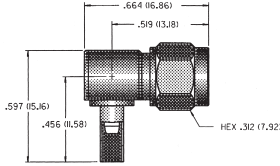

SMA FLEXIBLE CABLE—STRAIGHT CRIMP TYPE BULKHEAD JACK—SOLDER OR CRIMP CONTACTS

Cat. No.	Cable Type	Plating	Net Price Each	
			1-49	50-Up
142-0303-411	RG-161/U, RG-174, RG-188, RG-316	Gold	\$19.96	\$12.08
142-0303-416	RG-161/U, RG-174, RG-188, RG-316	Nickel	19.22	11.63
142-0307-411	RG-58/U, RG-141, RG-303	Gold	24.52	14.83
142-0308-411	RG-58/U, RG-142, RG-223, RG-400	Gold	30.95	18.73

SMA FLEXIBLE CABLE—RIGHT ANGLE CRIMP TYPE PLUG—CAPTIVATED CONTACT

Cat. No.	Cable Type	Plating	Net Price Each	
			1-49	50-Up
142-0402-101	RG-178/U, 196	Gold	\$21.21	\$12.28
142-0403-101	RG-161/U, 174, 188, 316	Gold	19.02	11.01
142-0404-101	RG-188DS, RG-316DS	Gold	19.28	11.16
142-0407-101	RG-58/U, 141, 303	Gold	21.63	12.52
142-0408-101	RG55/U, 142, 223, 400	Gold	21.21	12.28

Frequency Range 0-26.5 GHz.

SMA 50 OHM SEMI-RIGID CABLE—STRAIGHT SOLDER TYPE PLUG WITHOUT CONTACT, THREAD-ON OR SLIDE-ON NUT, THIN WALL

Cat. No.	Cable Type	Range	Plating	Net Price Each	
				1-49	50-Up
THREAD-ON NUT					
142-0694-011	.141 Semi-Rigid	0-26.5 GHz	Gold	\$5.06	\$2.93
SLIDE-ON NUT					
142-0694-021	.141 Semi-Rigid	0-26.5 GHz	Gold	4.52	2.61

NOTE: 475 pieces per reel.

SMA 50 OHM PC MOUNT—END LAUNCH JACK RECEPTACLE—ROUND CONTACT

Cat. No.	Plating	Dimensions		Net Price Each	
		"A"	"B"	1-49	50-Up
142-0701-801	Gold	.068 (1.73)	.073 (1.85)	\$15.48	\$8.96