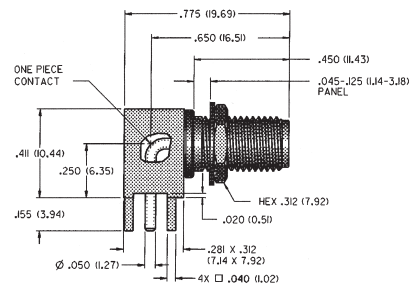

NOTE: 475 pieces per reel.

SMA 50 OHM PC MOUNT—END LAUNCH JACK RECEPTACLE—ROUND CONTACT

Cat. No.	Plating	Dimensions		Net Price Each	
		"A"	"B"	1-49	50-Up
142-0701-801	Gold	.068 (1.73)	.073 (1.85)	\$15.48	\$8.96

SMA 50 OHM PC MOUNT—STRAIGHT JACK RECEPTACLE

Cat. No.	Plating	Dimension "A"	Net Price Each	
			1-49	50-Up
142-0701-201	Gold	.155 (3.94)	\$14.19	\$8.21
142-0701-231	Gold	.110 (2.79)	14.19	8.21
142-0701-206	Nickel	.155 (3.94)	13.41	7.76
142-0701-236	Nickel	.110 (2.79)	13.41	7.76

SMA 50 OHM PC MOUNT—RIGHT ANGLE JACK RECEPTACLE

Cat. No.	Plating	Net Price Each	
		1-49	50-Up
142-0701-301	Gold	\$21.13	\$12.23

SMA 50 OHM PC MOUNT—RIGHT ANGLE BULKHEAD JACK RECEPTACLE

Cat. No.	Plating	Dimensions "A"	Net Price Each	
			1-49	50-Up
142-0701-501	Gold	.155 (3.94)	\$29.49	\$17.07
142-0701-551	Gold	.110 (2.79)	30.26	17.51