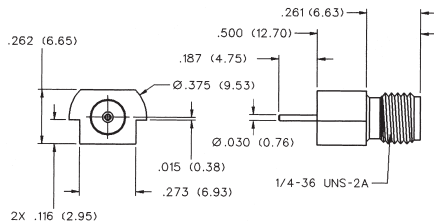

SMA FLEXIBLE CABLE—RIGHT ANGLE CRIMP TYPE PLUG—CAPTIVATED CONTACT

Cat. No.	Cable Type	Plating	Net Price Each	
			1-49	50-Up
142-0402-101	RG-178/U, 196	Gold	\$21.21	\$12.28
142-0403-101	RG-161/U, 174, 188, 316	Gold	19.02	11.01
142-0404-101	RG-188DS, RG-316DS	Gold	19.28	11.16
142-0407-101	RG-58/U, 141, 303	Gold	21.63	12.52
142-0408-101	RG55/U, 142, 223, 400	Gold	21.21	12.28

Frequency Range 0-26.5 GHz.

SMA 50 OHM SEMI-RIGID CABLE—STRAIGHT SOLDER TYPE PLUG WITHOUT CONTACT, THREAD-ON OR SLIDE-ON NUT, THIN WALL

Cat. No.	Cable Type	Range	Plating	Net Price Each	
				1-49	50-Up
THREAD-ON NUT					
142-0694-011	.141 Semi-Rigid	0-26.5 GHz	Gold	\$5.06	\$2.93
SLIDE-ON NUT					
142-0694-021	.141 Semi-Rigid	0-26.5 GHz	Gold	4.52	2.61

NOTE: 475 pieces per reel.

SMA 50 OHM PC MOUNT—END LAUNCH JACK RECEPTACLE—ROUND CONTACT

Cat. No.	Plating	Dimensions		Net Price Each	
		"A"	"B"	1-49	50-Up
142-0701-801	Gold	.068 (1.73)	.073 (1.85)	\$15.48	\$8.96

SMA 50 OHM PC MOUNT—STRAIGHT JACK RECEPTACLE

Cat. No.	Plating	Dimension "A"	Net Price Each	
			1-49	50-Up
142-0701-201	Gold	.155 (3.94)	\$14.19	\$8.21
142-0701-231	Gold	.110 (2.79)	14.19	8.21
142-0701-206	Nickel	.155 (3.94)	13.41	7.76
142-0701-236	Nickel	.110 (2.79)	13.41	7.76