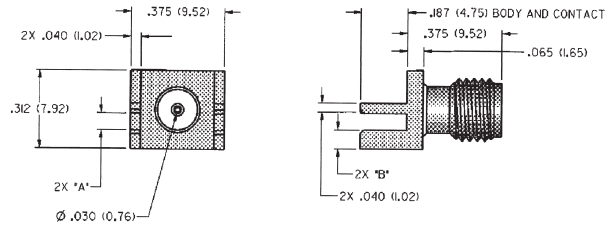

Frequency Range 0-26.5 GHz.

SMA 50 OHM SEMI-RIGID CABLE—STRAIGHT SOLDER TYPE PLUG WITHOUT CONTACT, THREAD-ON OR SLIDE-ON NUT, THIN WALL

Cat. No.	Cable Type	Range	Plating	Net Price Each	
				1-49	50-Up
THREAD-ON NUT					
142-0694-011	.141 Semi-Rigid	0-26.5 GHz	Gold	\$5.06	\$2.93
SLIDE-ON NUT					
142-0694-021	.141 Semi-Rigid	0-26.5 GHz	Gold	4.52	2.61

SMA 50 OHM END LAUNCH JACK RECEPTACLE—SURFACE MOUNT

Cat. No.	Range	Plating	Net Price Each	
			1-49	50-Up
142-0721-881	0-18 GHz	Gold	\$14.08	\$8.52

Cat. No.	Range	Plating	Net Price Per Reel	
			1-9	10-Up
142-0721-882	0-18 GHz	Gold	\$3350.04	\$2018.76

NOTE: 475 pieces per reel.

SMA 50 OHM PC MOUNT—END LAUNCH JACK RECEPTACLE—ROUND CONTACT

Cat. No.	Plating	Dimensions		Net Price Each	
		"A"	"B"	1-49	50-Up
142-0701-801	Gold	.068 (1.73)	.073 (1.85)	\$15.48	\$8.96

SMA 50 OHM PC MOUNT—STRAIGHT JACK RECEPTACLE

Cat. No.	Plating	Dimension "A"	Net Price Each	
			1-49	50-Up
142-0701-201	Gold	.155 (3.94)	\$14.19	\$8.21
142-0701-231	Gold	.110 (2.79)	14.19	8.21
142-0701-206	Nickel	.155 (3.94)	13.41	7.76
142-0701-236	Nickel	.110 (2.79)	13.41	7.76