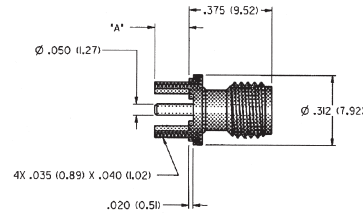

Frequency Range 0-26.5 GHz.

SMA 50 OHM SEMI-RIGID CABLE—STRAIGHT SOLDER TYPE PLUG WITHOUT CONTACT, THREAD-ON OR SLIDE-ON NUT, THIN WALL

Cat. No.	Cable Type	Range	Plating	Net Price Each	
				1-49	50-Up
THREAD-ON NUT					
142-0694-011	.141 Semi-Rigid	0-26.5 GHz	Gold	\$5.06	\$2.93
SLIDE-ON NUT					
142-0694-021	.141 Semi-Rigid	0-26.5 GHz	Gold	4.52	2.61

SMA 50 OHM END LAUNCH JACK RECEPTACLE—SURFACE MOUNT

Cat. No.	Range	Plating	Net Price Each	
			1-49	50-Up
142-0721-881	0-18 GHz	Gold	\$14.08	\$8.52

Cat. No.	Range	Plating	Net Price Per Reel	
			1-9	10-Up
142-0721-882	0-18 GHz	Gold	\$3350.04	\$2018.76

NOTE: 475 pieces per reel.

SMA 50 OHM PC MOUNT—END LAUNCH JACK RECEPTACLE—ROUND CONTACT

Cat. No.	Plating	Dimensions		Net Price Each	
		"A"	"B"	1-49	50-Up
142-0701-801	Gold	.068 (1.73)	.073 (1.85)	\$15.48	\$8.96

SMA 50 OHM PC MOUNT—STRAIGHT JACK RECEPTACLE

Cat. No.	Plating	Dimension "A"	Net Price Each	
			1-49	50-Up
142-0701-201	Gold	.155 (3.94)	\$14.19	\$8.21
142-0701-231	Gold	.110 (2.79)	14.19	8.21
142-0701-206	Nickel	.155 (3.94)	13.41	7.76
142-0701-236	Nickel	.110 (2.79)	13.41	7.76