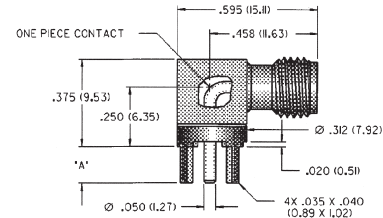

NOTE: 475 pieces per reel.

SMA 50 OHM PC MOUNT—END LAUNCH JACK RECEPTACLE—ROUND CONTACT

Cat. No.	Plating	Dimensions		Net Price Each	
		"A"	"B"	1-49	50-Up
142-0701-801	Gold	.068 (1.73)	.073 (1.85)	\$15.48	\$8.96

SMA 50 OHM PC MOUNT—STRAIGHT JACK RECEPTACLE

Cat. No.	Plating	Dimension "A"	Net Price Each	
			1-49	50-Up
142-0701-201	Gold	.155 (3.94)	\$14.19	\$8.21
142-0701-231	Gold	.110 (2.79)	14.19	8.21
142-0701-206	Nickel	.155 (3.94)	13.41	7.76
142-0701-236	Nickel	.110 (2.79)	13.41	7.76

SMA 50 OHM PC MOUNT—RIGHT ANGLE JACK RECEPTACLE

Cat. No.	Plating	Net Price Each	
		1-49	50-Up
142-0701-301	Gold	\$21.13	\$12.23

SMA 50 OHM PC MOUNT—RIGHT ANGLE BULKHEAD JACK RECEPTACLE

Cat. No.	Plating	Dimensions "A"	Net Price Each	
			1-49	50-Up
142-0701-501	Gold	.155 (3.94)	\$29.49	\$17.07
142-0701-551	Gold	.110 (2.79)	30.26	17.51