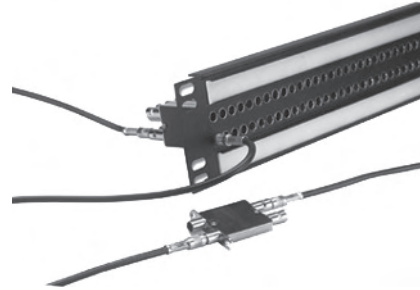

KINGS 7772 SERIES MID SIZE SINGLE VIDEO JACKS

This mid size 7772 series of non-normal video (path-through) jacks mount in the same pattern as the 7400-5 self-normal types. They can be mixed and matched on the same panel for special applications. **MATERIAL:** Housing: brass. Housing finish: TR-5®. Springs and contacts: gold plated.

Cat. No.	Description	Net Price
7772-1	Unterminated (short body)	\$81.79
7772-2	Unterminated (long body)	105.14

KINGS 7795 SERIES MID SIZE SINGLE VIDEO JACKFIELDS

Cat. No.	Description	Net Price
7795-15	1 x 32 non term	\$2007.00
7795-22	1 x 34 non term	2051.00
7795-21	1.5 x 32 non term	2195.00

KINGS 7410 SERIES MID SIZE PLUGS AND ADAPTERS

Cat. No.	Configuration	Cable Type	Net Price
KP-9310-170-100	Patch plug	Belden 9259	\$58.37
7410-10	Patch plug	Belden 1855A	58.37
7410-9	Patch plug	735	58.37
7410-8	Patch plug	734	58.37
7410-1	Patch plug to BNC adapter	—	58.37

KINGS 8600 AUDIO-VIDEO INTERCONNECT SYSTEM 75 OHM AUDIO/SERIAL DIGITAL VIDEO JACKS

Cat. No.	Description	Cable Type	Net Price
8600-1	Audio-video jack	Belden 1855A	\$58.22
8601-015-056	Audio-video-jackfield		3688.41
8605-1-9	Equipment plug		52.10
8608-1-9	Patch plug		19.68
KTW-13	Insertion tool		91.78