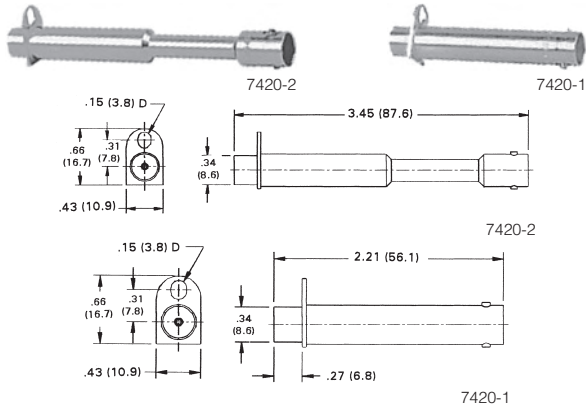

KINGS 7795 SERIES MID SIZE DUAL VIDEO JACKFIELDS

Cat. No.	Description	Net Price
7795-1	1 x 24 term	\$1727.00
7779-11	1 x 30 term	1821.00
7779-12	1 x 32 term	2087.00
7779-13	1 x 34 term	2112.00
7775-14	1.5 x 32 term	2205.00

KINGS 7772 SERIES MID SIZE SINGLE VIDEO JACKS

This mid size 7772 series of non-normal video (path-through) jacks mount in the same pattern as the 7400-5 self-normal types. They can be mixed and matched on the same panel for special applications. **MATERIAL:** Housing: brass. Housing finish: TR-5®. Springs and contacts: gold plated.

Cat. No.	Description	Net Price
7772-1	Unterminated (short body)	\$81.79
7772-2	Unterminated (long body)	105.14

KINGS 7795 SERIES MID SIZE SINGLE VIDEO JACKFIELDS

Cat. No.	Description	Net Price
7795-15	1 x 32 non term	\$2007.00
7795-22	1 x 34 non term	2051.00
7795-21	1.5 x 32 non term	2195.00

KINGS 7410 SERIES MID SIZE PLUGS AND ADAPTERS

Cat. No.	Configuration	Cable Type	Net Price
KP-9310-170-100	Patch plug	Belden 9259	\$58.37
7410-10	Patch plug	Belden 1855A	58.37
7410-9	Patch plug	735	58.37
7410-8	Patch plug	734	58.37
7410-1	Patch plug to BNC adapter	—	58.37