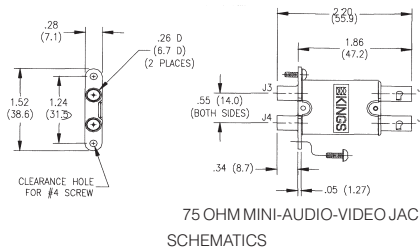

Cat. No.	Description	Net Price
7772-1	Unterminated (short body)	\$81.79
7772-2	Unterminated (long body)	105.14

KINGS 7795 SERIES MID SIZE SINGLE VIDEO JACKFIELDS

Cat. No.	Description	Net Price
7795-15	1 x 32 non term	\$2007.00
7795-22	1 x 34 non term	2051.00
7795-21	1.5 x 32 non term	2195.00

KINGS 7410 SERIES MID SIZE PLUGS AND ADAPTERS

Cat. No.	Configuration	Cable Type	Net Price
KP-9310-170-100	Patch plug	Belden 9259	\$58.37
7410-10	Patch plug	Belden 1855A	58.37
7410-9	Patch plug	735	58.37
7410-8	Patch plug	734	58.37
7410-1	Patch plug to BNC adapter	—	58.37