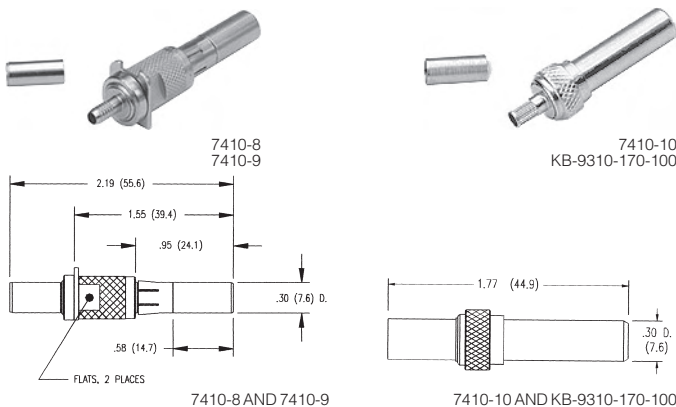

KINGS 7772 SERIES MID SIZE SINGLE VIDEO JACKS

This mid size 7772 series of non-normal video (path-through) jacks mount in the same pattern as the 7400-5 self-normal types. They can be mixed and matched on the same panel for special applications. **MATERIAL:** Housing: brass. Housing finish: TR-5®. Springs and contacts: gold plated.

Cat. No.	Description	Net Price
7772-1	Unterminated (short body)	\$81.79
7772-2	Unterminated (long body)	105.14

KINGS 7795 SERIES MID SIZE SINGLE VIDEO JACKFIELDS

Cat. No.	Description	Net Price
7795-15	1 x 32 non term	\$2007.00
7795-22	1 x 34 non term	2051.00
7795-21	1.5 x 32 non term	2195.00

KINGS 7410 SERIES MID SIZE PLUGS AND ADAPTERS

Cat. No.	Configuration	Cable Type	Net Price
KP-9310-170-100	Patch plug	Belden 9259	\$58.37
7410-10	Patch plug	Belden 1855A	58.37
7410-9	Patch plug	735	58.37
7410-8	Patch plug	734	58.37
7410-1	Patch plug to BNC adapter	—	58.37