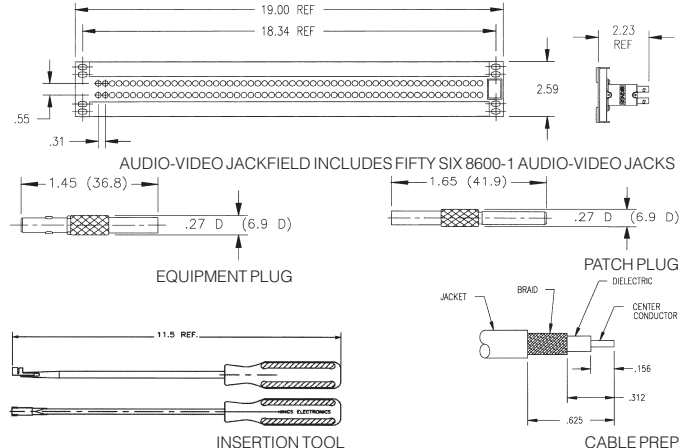

KINGS 7410 SERIES MID SIZE PLUGS AND ADAPTERS

Cat. No.	Configuration	Cable Type	Net Price
KP-9310-170-100	Patch plug	Belden 9259	$58.37
7410-10	Patch plug	Belden 1855A	58.37
7410-9	Patch plug	735	58.37
7410-8	Patch plug	734	58.37
7410-1	Patch plug to BNC adapter	—	58.37