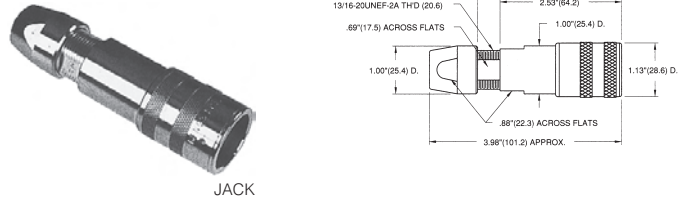

PLUG
7705-2
7705-3

JACK

BULKHEAD PLUG
FRONT MOUNT
7702-2
7702-3

BULKHEAD JACK
FRONT MOUNT
7702-5
7702-6

BULKHEAD JACK
REAR MOUNT
7702-8
7702-9

BULKHEAD RECEPTACLE
MALE
7704-5

BULKHEAD RECEPTACLE
FEMALE

MTG. HOLE
7704-1

MTG. HOLE
7704-2

ADAPTER FEMALE TO FEMALE
BULKHEAD MOUNT

7709-1

ADAPTER FEMALE TO MALE
BULKHEAD MOUNT

7709-5

MTG. HOLE

MALE

FEMALE

KINGS RETRO-FIT KITS (INTERNAL COMPONENTS)

Cat. No.	Use With Belden Cable	Colour Code	Net Price
MALE			
7708-1	8233	Black	\$69.46
7708-2	9267, 88232	Blue	47.92
7708-3	9192	Orange	48.43
FEMALE			
7708-4	8233	Black	50.54
7708-5	9267, 88232	Blue	44.47
7708-6	9192	Orange	44.88