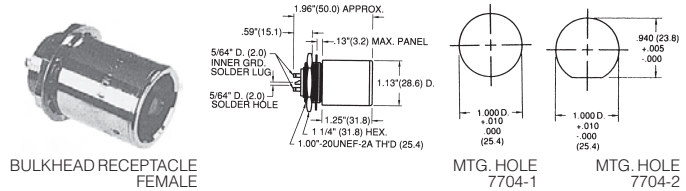

PLUG
7705-2
7705-3

JACK

BULKHEAD PLUG
FRONT MOUNT
7702-2
7702-3

BULKHEAD JACK
FRONT MOUNT
7702-5
7702-6

BULKHEAD JACK
REAR MOUNT
7702-8
7702-9

BULKHEAD RECEPTACLE
MALE
7704-5

BULKHEAD RECEPTACLE
FEMALE

MTG. HOLE
7704-1

MTG. HOLE
7704-2

ADAPTER FEMALE TO FEMALE
BULKHEAD MOUNT

7709-1

ADAPTER FEMALE TO MALE
BULKHEAD MOUNT

7709-5

MTG. HOLE

MALE

FEMALE

KINGS RETRO-FIT KITS (INTERNAL COMPONENTS)

Cat. No.	Use With Belden Cable	Colour Code	Net Price
MALE			
7708-1	8233	Black	\$69.46
7708-2	9267, 88232	Blue	47.92
7708-3	9192	Orange	48.43
FEMALE			
7708-4	8233	Black	50.54
7708-5	9267, 88232	Blue	44.47
7708-6	9192	Orange	44.88