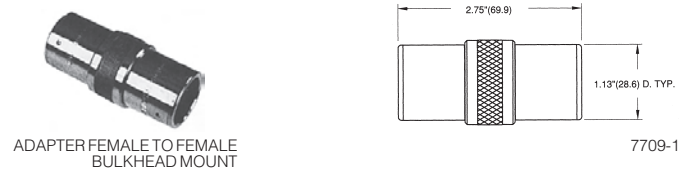

PLUG
7705-2
7705-3

JACK

BULKHEAD PLUG
FRONT MOUNT
7702-2
7702-3

BULKHEAD JACK
FRONT MOUNT
7702-5
7702-6

BULKHEAD JACK
REAR MOUNT
7702-8
7702-9

BULKHEAD RECEPTACLE
MALE
7704-5

BULKHEAD RECEPTACLE
FEMALE

MTG. HOLE
7704-1

MTG. HOLE
7704-2

ADAPTER FEMALE TO FEMALE
BULKHEAD MOUNT

7709-1

ADAPTER FEMALE TO MALE
BULKHEAD MOUNT

7709-5

MTG. HOLE

MALE

FEMALE

KINGS RETRO-FIT KITS (INTERNAL COMPONENTS)

Cat. No.	Use With Belden Cable	Colour Code	Net Price
MALE			
7708-1	8233	Black	\$69.46
7708-2	9267, 88232	Blue	47.92
7708-3	9192	Orange	48.43
FEMALE			
7708-4	8233	Black	50.54
7708-5	9267, 88232	Blue	44.47
7708-6	9192	Orange	44.88