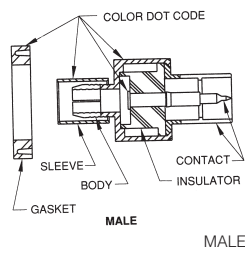

MTG. HOLE
7704-2

ADAPTER FEMALE TO FEMALE
BULKHEAD MOUNT

7709-1

ADAPTER FEMALE TO MALE
BULKHEAD MOUNT

7709-5

MTG. HOLE

MALE

FEMALE

KINGS RETRO-FIT KITS (INTERNAL COMPONENTS)

Cat. No.	Use With Belden Cable	Colour Code	Net Price
MALE			
7708-1	8233	Black	\$69.46
7708-2	9267, 88232	Blue	47.92
7708-3	9192	Orange	48.43
FEMALE			
7708-4	8233	Black	50.54
7708-5	9267, 88232	Blue	44.47
7708-6	9192	Orange	44.88