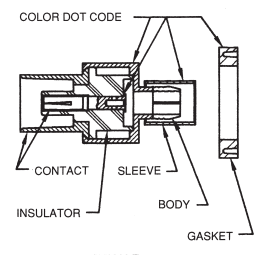

MTG. HOLE
7704-2

ADAPTER FEMALE TO FEMALE
BULKHEAD MOUNT

7709-1

ADAPTER FEMALE TO MALE
BULKHEAD MOUNT

7709-5

MTG. HOLE

MALE

FEMALE

KINGS RETRO-FIT KITS (INTERNAL COMPONENTS)

Cat. No.	Use With Belden Cable	Colour Code	Net Price
MALE			
7708-1	8233	Black	\$69.46
7708-2	9267, 88232	Blue	47.92
7708-3	9192	Orange	48.43
FEMALE			
7708-4	8233	Black	50.54
7708-5	9267, 88232	Blue	44.47
7708-6	9192	Orange	44.88