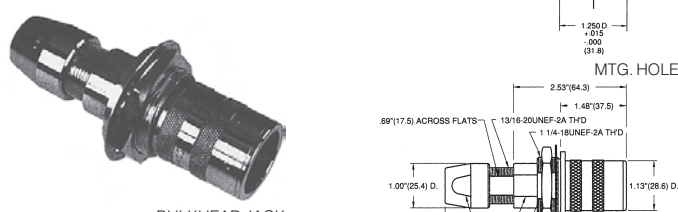

PLUG
7705-2
7705-3

JACK

BULKHEAD PLUG
FRONT MOUNT
7702-2
7702-3

BULKHEAD JACK
FRONT MOUNT
7702-5
7702-6

BULKHEAD JACK
REAR MOUNT
7702-8
7702-9

BULKHEAD RECEPTACLE
MALE
7704-5

BULKHEAD RECEPTACLE
FEMALE

MTG. HOLE
7704-1

MTG. HOLE
7704-2

ADAPTER FEMALE TO FEMALE
BULKHEAD MOUNT

7709-1

ADAPTER FEMALE TO MALE
BULKHEAD MOUNT

7709-5

MTG. HOLE

MALE

FEMALE

KINGS RETRO-FIT KITS (INTERNAL COMPONENTS)

Cat. No.	Use With Belden Cable	Colour Code	Net Price
MALE			
7708-1	8233	Black	\$69.46
7708-2	9267, 88232	Blue	47.92
7708-3	9192	Orange	48.43
FEMALE			
7708-4	8233	Black	50.54
7708-5	9267, 88232	Blue	44.47
7708-6	9192	Orange	44.88