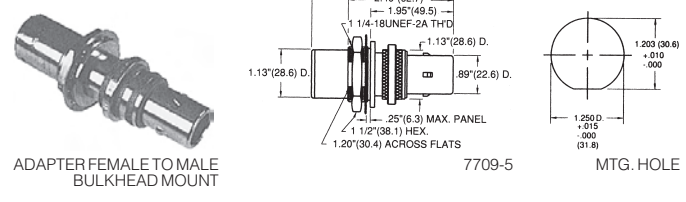

PLUG
7705-2
7705-3

JACK

BULKHEAD PLUG
FRONT MOUNT
7702-2
7702-3

BULKHEAD JACK
FRONT MOUNT
7702-5
7702-6

BULKHEAD JACK
REAR MOUNT
7702-8
7702-9

BULKHEAD RECEPTACLE
MALE
7704-5

BULKHEAD RECEPTACLE
FEMALE

MTG. HOLE
7704-1

MTG. HOLE
7704-2

ADAPTER FEMALE TO FEMALE
BULKHEAD MOUNT

7709-1

ADAPTER FEMALE TO MALE
BULKHEAD MOUNT

7709-5

MTG. HOLE

MALE

FEMALE

KINGS RETRO-FIT KITS (INTERNAL COMPONENTS)

Cat. No.	Use With Belden Cable	Colour Code	Net Price
MALE			
7708-1	8233	Black	\$69.46
7708-2	9267, 88232	Blue	47.92
7708-3	9192	Orange	48.43
FEMALE			
7708-4	8233	Black	50.54
7708-5	9267, 88232	Blue	44.47
7708-6	9192	Orange	44.88