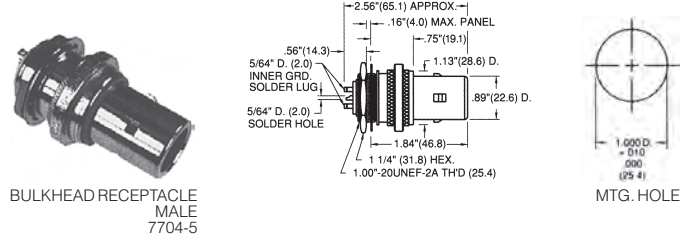

PLUG
7705-2
7705-3

JACK

BULKHEAD PLUG
FRONT MOUNT
7702-2
7702-3

BULKHEAD JACK
FRONT MOUNT
7702-5
7702-6

BULKHEAD JACK
REAR MOUNT
7702-8
7702-9

BULKHEAD RECEPTACLE
MALE
7704-5

BULKHEAD RECEPTACLE
FEMALE

MTG. HOLE
7704-1

MTG. HOLE
7704-2

ADAPTER FEMALE TO FEMALE
BULKHEAD MOUNT

7709-1

ADAPTER FEMALE TO MALE
BULKHEAD MOUNT

7709-5

MTG. HOLE

MALE

FEMALE

KINGS RETRO-FIT KITS (INTERNAL COMPONENTS)

Cat. No.	Use With Belden Cable	Colour Code	Net Price
MALE			
7708-1	8233	Black	\$69.46
7708-2	9267, 88232	Blue	47.92
7708-3	9192	Orange	48.43
FEMALE			
7708-4	8233	Black	50.54
7708-5	9267, 88232	Blue	44.47
7708-6	9192	Orange	44.88