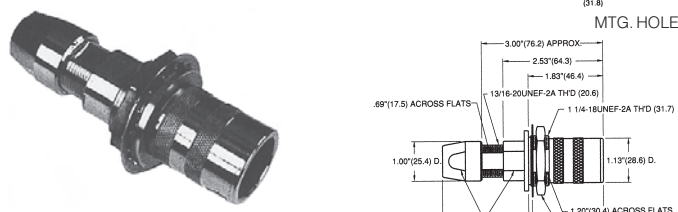

PLUG
7705-2
7705-3

JACK

BULKHEAD PLUG
FRONT MOUNT
7702-2
7702-3

BULKHEAD JACK
FRONT MOUNT
7702-5
7702-6

BULKHEAD JACK
REAR MOUNT
7702-8
7702-9

BULKHEAD RECEPTACLE
MALE
7704-5

BULKHEAD RECEPTACLE
FEMALE

MTG. HOLE
7704-1

MTG. HOLE
7704-2

ADAPTER FEMALE TO FEMALE
BULKHEAD MOUNT

7709-1

ADAPTER FEMALE TO MALE
BULKHEAD MOUNT

7709-5

MTG. HOLE

MALE

FEMALE

KINGS RETRO-FIT KITS (INTERNAL COMPONENTS)

Cat. No.	Use With Belden Cable	Colour Code	Net Price
MALE			
7708-1	8233	Black	\$69.46
7708-2	9267, 88232	Blue	47.92
7708-3	9192	Orange	48.43
FEMALE			
7708-4	8233	Black	50.54
7708-5	9267, 88232	Blue	44.47
7708-6	9192	Orange	44.88