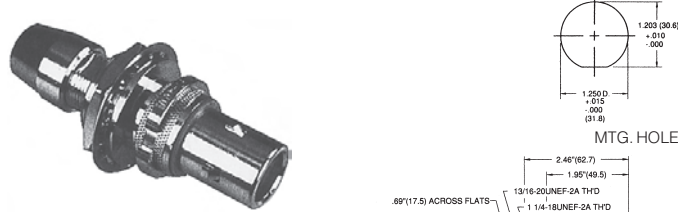

PLUG
7705-2
7705-3

JACK

BULKHEAD PLUG
FRONT MOUNT
7702-2
7702-3

BULKHEAD JACK
FRONT MOUNT
7702-5
7702-6

BULKHEAD JACK
REAR MOUNT
7702-8
7702-9

BULKHEAD RECEPTACLE
MALE
7704-5

BULKHEAD RECEPTACLE
FEMALE

MTG. HOLE
7704-1

MTG. HOLE
7704-2

ADAPTER FEMALE TO FEMALE
BULKHEAD MOUNT

7709-1

ADAPTER FEMALE TO MALE
BULKHEAD MOUNT

7709-5

MTG. HOLE

MALE

FEMALE

KINGS RETRO-FIT KITS (INTERNAL COMPONENTS)

Cat. No.	Use With Belden Cable	Colour Code	Net Price
MALE			
7708-1	8233	Black	\$69.46
7708-2	9267, 88232	Blue	47.92
7708-3	9192	Orange	48.43
FEMALE			
7708-4	8233	Black	50.54
7708-5	9267, 88232	Blue	44.47
7708-6	9192	Orange	44.88