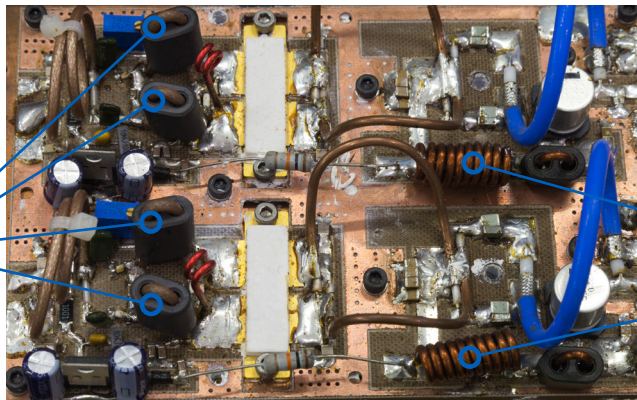

POWER SUPPLY

UNINTERRUPTED POWER SUPPLY (UPS)

TOROIDS

BOBBINS

E-CORES

POWER SUPPLY

MULTI-APERTURE CORES

RODS

POWER CHARGER

ROUND CABLE CORES

CHIP BEADS

Fair-Rite Products Corporation has learned a thing or two after nearly 70 years of making the finest soft magnetic cores. With a wide range of high performance materials and the technical knowhow to form them into any shape; Fair-Rite has what it takes exceed your power and inductive needs.