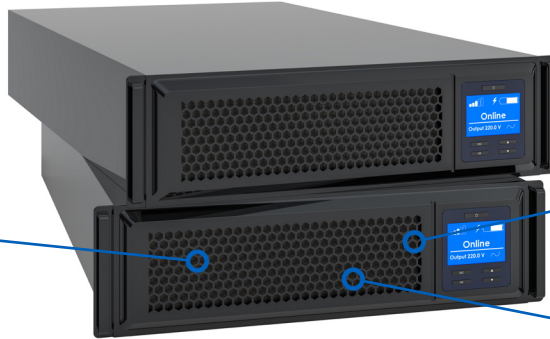

POWER SUPPLY

UNINTERRUPTED POWER SUPPLY (UPS)

TOROIDS

BOBBINS

E-CORES

POWER SUPPLY

MULTI-APERTURE CORES

RODS

POWER CHARGER

ROUND CABLE CORES

CHIP BEADS

Fair-Rite Products Corporation has learned a thing or two after nearly 70 years of making the finest soft magnetic cores. With a wide range of high performance materials and the technical knowhow to form them into any shape; Fair-Rite has what it takes exceed your power and inductive needs.